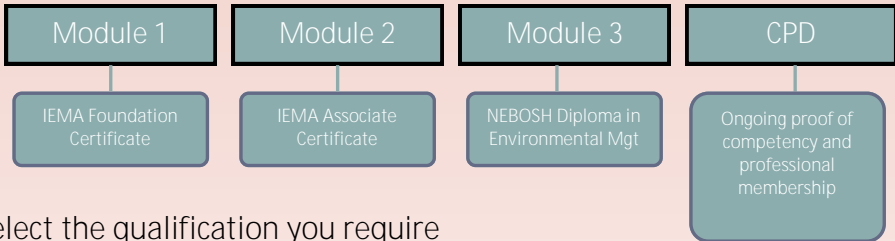

## Integrated Professional Development Programme

Our IPD programme has been designed to offer you the most flexible and cost effective way to get qualified and stay up to date as an environmental professional. It is made up of the following modules with associated qualifications:

### Select the qualification you require

You choose how far and how fast you wish to proceed through the IPD programme. First choose the qualification you wish to achieve. You will need to take all the modules up to that qualification eg to achieve the NEBOSH Diploma in Environmental Management, you need to complete Modules 1, 2 and 3. Credits are available for courses completed with other providers on a discretionary basis. CPD courses are normally open to all but check the website for any entry requirements. If you are unsure we can guide you depending on your role, organisation and aspirations.